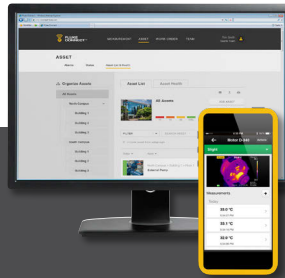

*Fluke Connect™ app and Fluke Connect™ products not available in all countries.

Preventive maintenance simplified. Rework eliminated.

Save time and improve the reliability of your maintenance data by wirelessly syncing measurements using the Fluke Connect™ system.