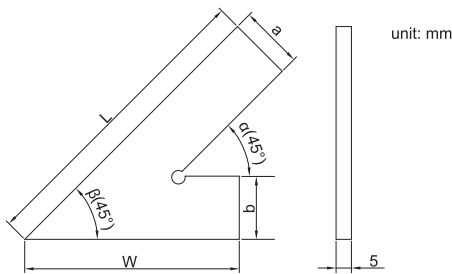

45° SQUARE

SERIES 846

846-005-02

- ◆ Made of hardened stainless steel

Code	Size(LxW)	Squareness(α)	Squareness(β)	a	b
846-004-02	100x70mm	27 μ m	30 μ m	20	20
846-005-02	120x80mm	29 μ m	32 μ m	20	20
846-006-02	150x100mm	32 μ m	35 μ m	20	20
846-008-02	200x130mm	36 μ m	40 μ m	25	25

60° SQUARE

SERIES 847

847-004-02

- ◆ Made of hardened stainless steel

Code	Size(LxW)	Squareness(α)	Squareness(β)	a	b
847-004-02	100x70mm	28 μ m	30 μ m	20	20
847-005-02	120x80mm	30 μ m	32 μ m	20	20
847-006-02	150x100mm	32 μ m	35 μ m	20	20
847-008-02	200x130mm	37 μ m	40 μ m	25	25