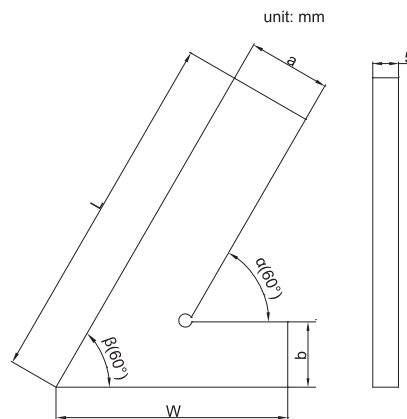

45° SQUARE

SERIES 846

846-005-02

- ◆ Made of hardened stainless steel

Code	Size(LxW)	Squareness(α)	Squareness(β)	a	b
846-004-02	100x70mm	27 μ m	30 μ m	20	20
846-005-02	120x80mm	29 μ m	32 μ m	20	20
846-006-02	150x100mm	32 μ m	35 μ m	20	20
846-008-02	200x130mm	36 μ m	40 μ m	25	25

60° SQUARE

SERIES 847

847-004-02

- ◆ Made of hardened stainless steel

Code	Size(LxW)	Squareness(α)	Squareness(β)	a	b
847-004-02	100x70mm	28 μ m	30 μ m	20	20
847-005-02	120x80mm	30 μ m	32 μ m	20	20
847-006-02	150x100mm	32 μ m	35 μ m	20	20
847-008-02	200x130mm	37 μ m	40 μ m	25	25