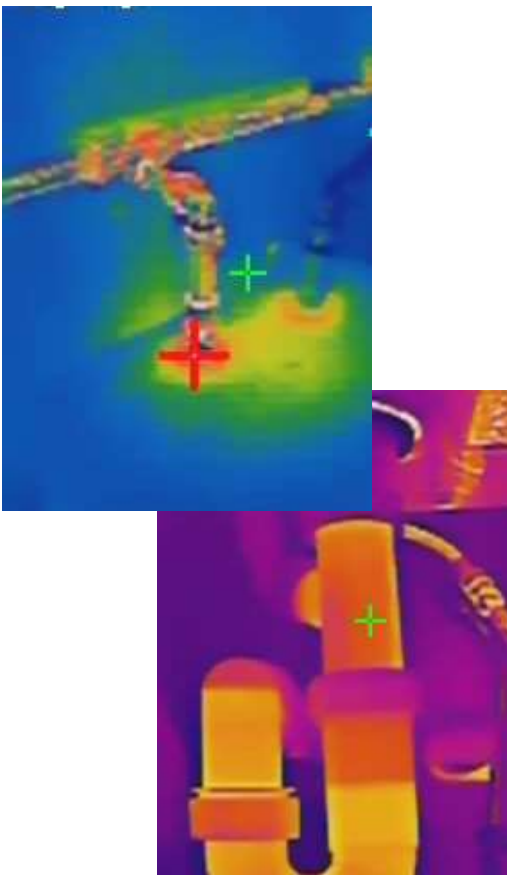

Key Features

- 160x120 IR Detector
- Easy to use
- Thermal Mode Only
- Long Battery Life
- Straightforward operation from the box